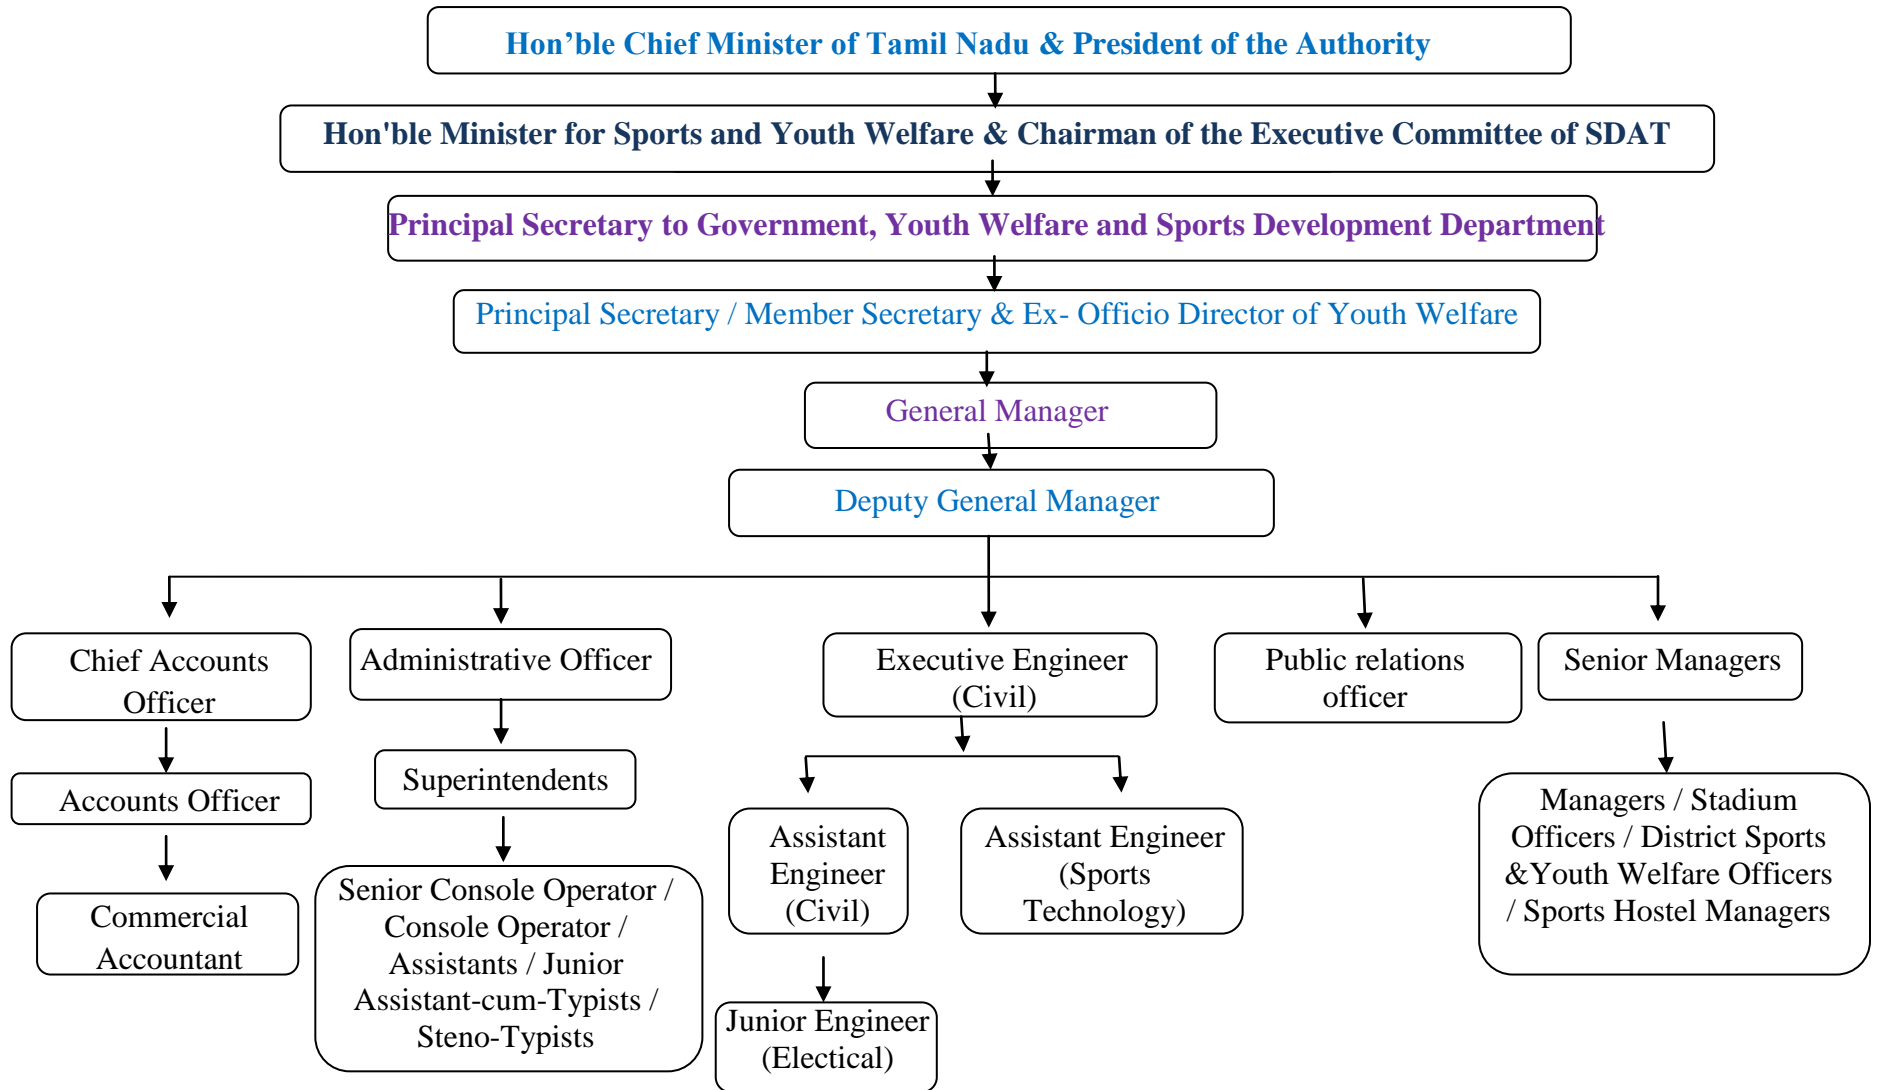

SPORTS DEVELOPMENT AUTHORITY OF TAMIL NADU

ADMINISTRATIVE SETUP

SPORTS DEVELOPMENT AUTHORITY OF TAMIL NADU

ADMINISTRATIVE SETUP AT REGIONAL AND DISTRICT LEVEL

Modern Stadia	Chennai Region	Tiruvannamalai Region	Coimbatore Region	Tiruchirappalli Region	Tirunelveli Region	Madurai Region
Stadium officer 1. Aquatic Complex, Velachery 2. Jawaharlal Nehru Stadium 3. Nehru Indoor Stadium 4. Tennis Stadium 5. MRK Hockey Stadium	DS & YW Officer ↓ Chennai Kanchipuram Tiruvallur	DS & YW Officer ↓ Vellore Tiruvannamalai Krishnagiri Dharmapuri Cuddalore Villupuram	DS & YW Officer SH Manager ↓ ↓ Salem Erode Tiruppur Coimbatore The Nilgiris Namakkal Erode	DS & YW Officer SH Manager ↓ ↓ Nagapattinam Trichy Tiruvarur Trichy Perambalur Ariyalur Karur Pudukkottai Thanjavur	DS & YW Officer SH Manager ↓ ↓ Tirunelveli Tirunelveli Thoothukudi Kanyakumari	DS & YW Officer SH Manager ↓ ↓ Virudhunagar Madurai Madurai Theni Dindigul Ramnad Sivaganga

NOTE:

- DS & YWO - District Sports & Youth Welfare Officer
- SH Manager - Sports Hostel Manager